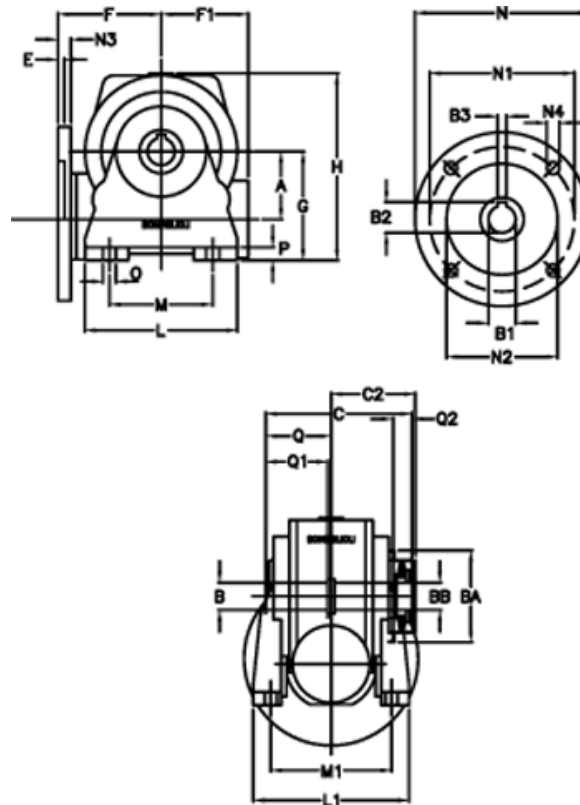

Data Sheet

Article number: 390204903612236

Description: Worm Gear with Torque Limiter
VF 49-L2-N-36 P63B5

Measures

| | | | |
|------------|------------------------------|-----------|----------|
| a = 49.50 | C2 = 63,5 | L1 = 124 | O = 8.5 |
| B = 25 | Description = VF 49N-xx-63B5 | m = 63 | P = 12 |
| B1 E7 = 11 | E = 3.0 | M1 = 98.5 | Q = 51.0 |
| B2 = 12.8 | F = 70 | N = 140 | Q1 = 41 |
| B3 H9 = 4 | F1 = 63 | N1 = 115 | Q2 = 15 |
| BA = 63 | g = 82 | N2 = 95 | |
| BB H7 = 14 | H = 138.0 | N3 = 10.5 | |
| C = 105 | L = 110 | N4 = 9,5 | |